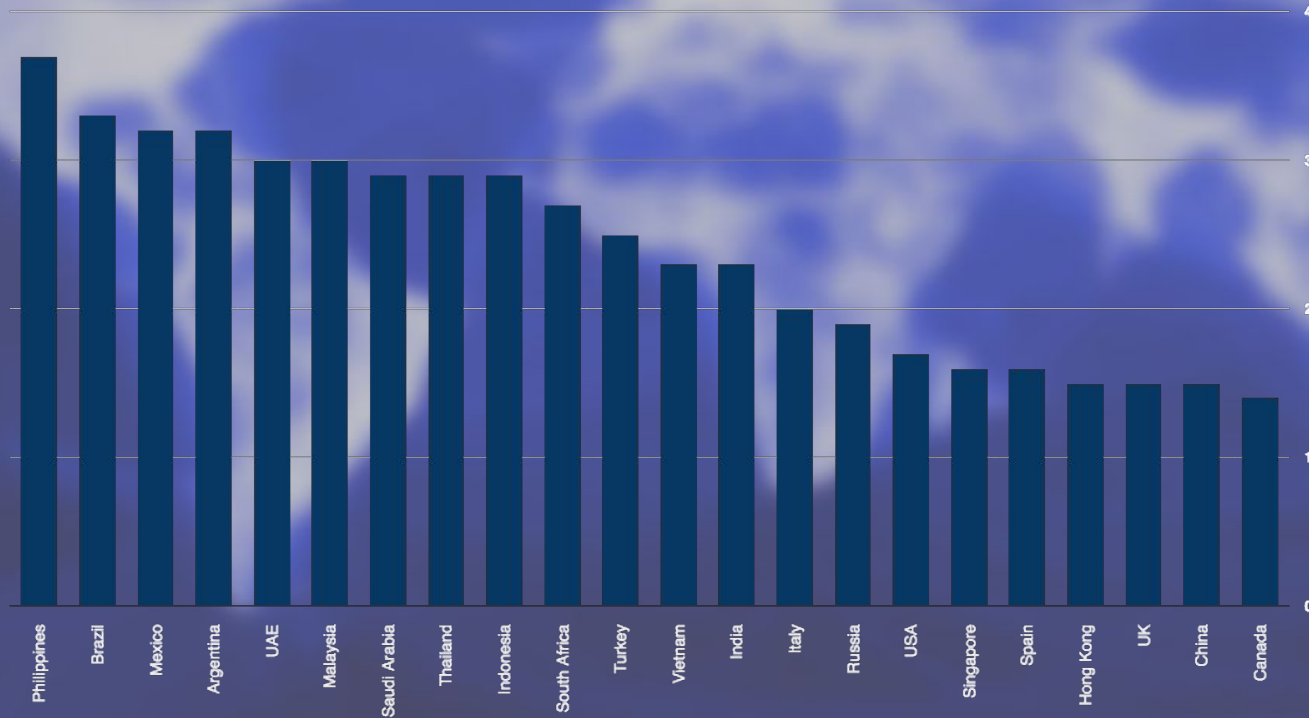

TOP 10 ECOMMERCE MARKETS

2015

mobile
commerce
apenas
8%

3°

2°

3°

Time spent on social media

hours/day - QND'16