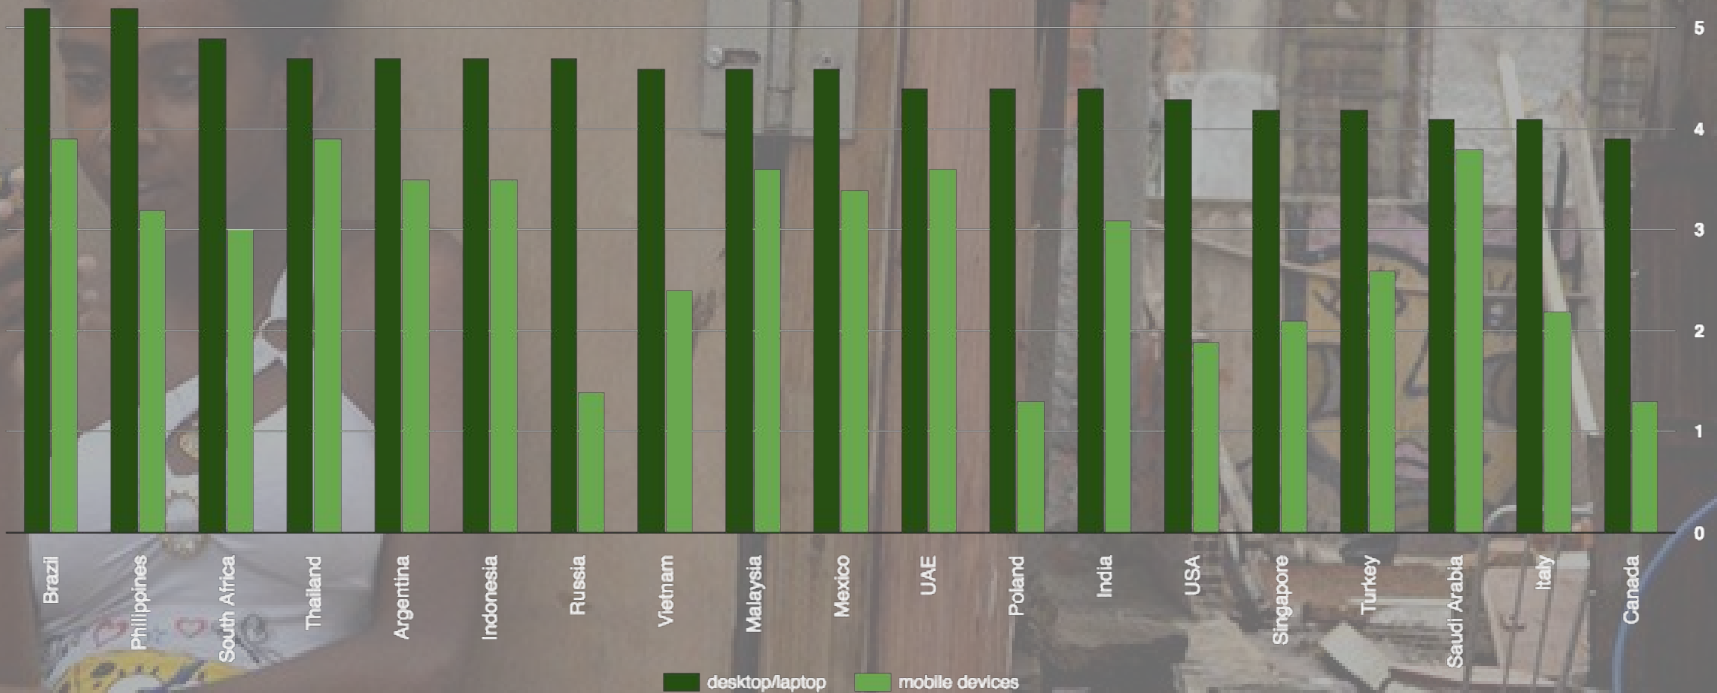

Source: We are social 2016

120.2
MILLION
internet user

93.2
MILLION
active mobile
internet user

112%

2015

Source: We are social 2016

Time spent on the internet

hours/day - QND'16